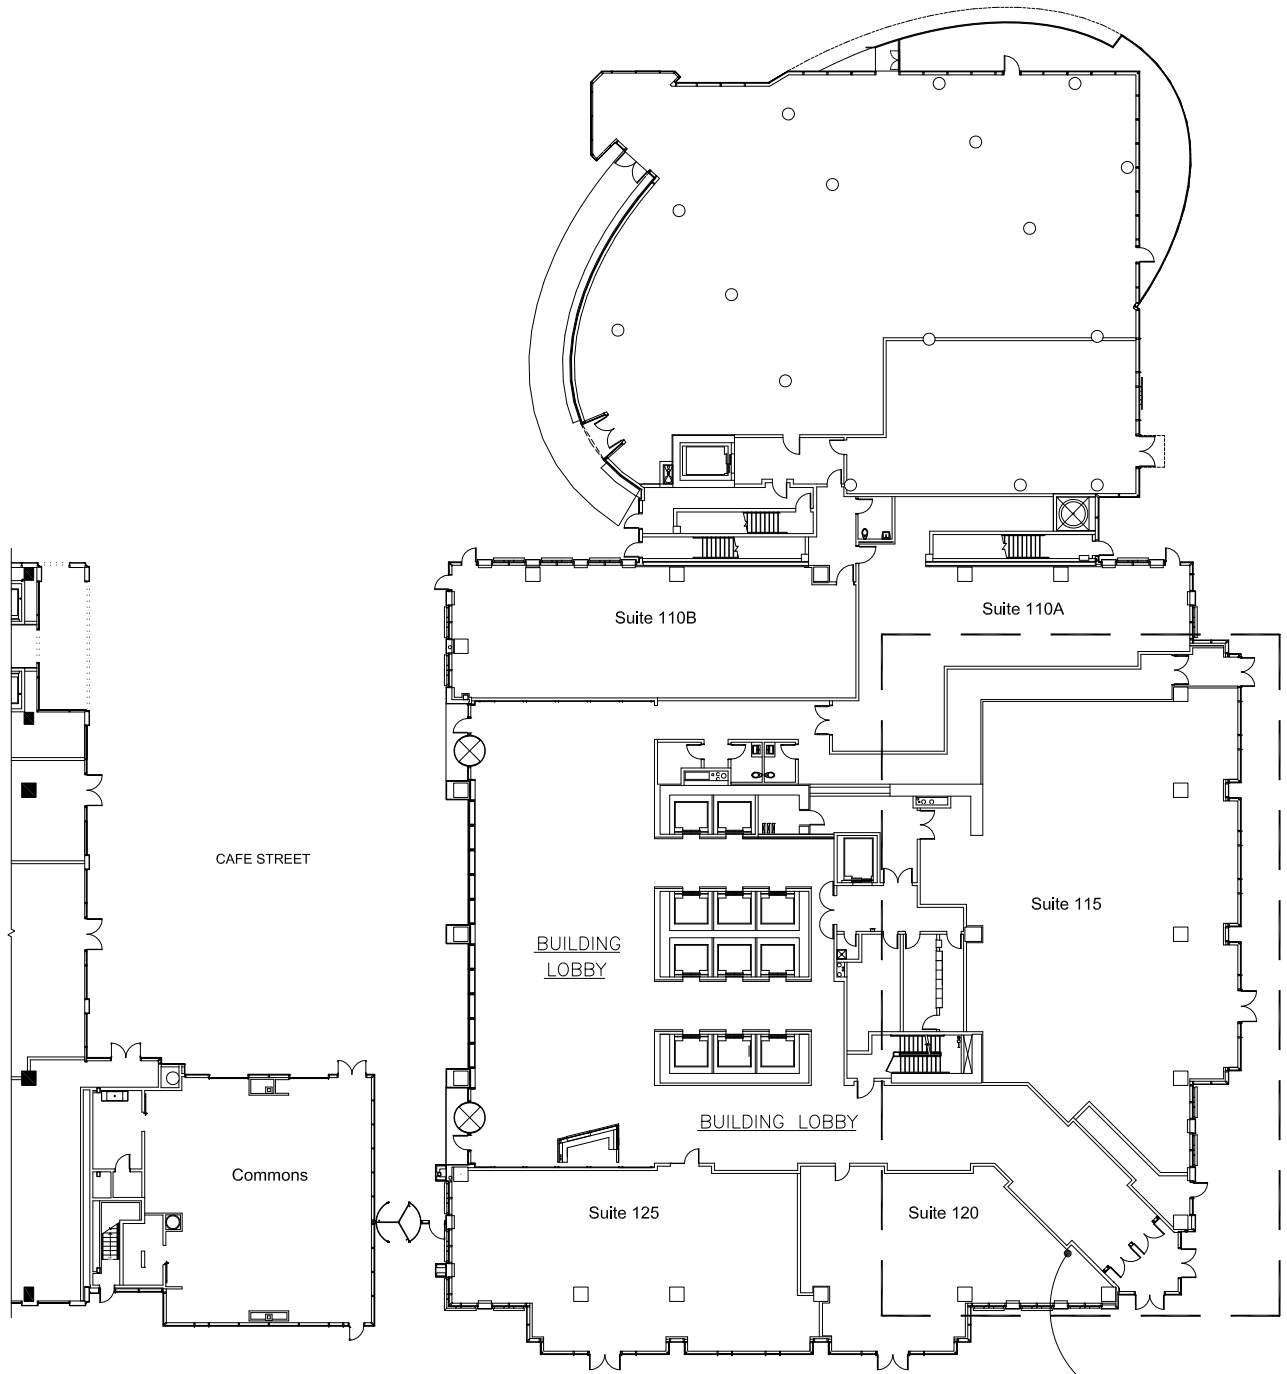

 NOT INCLUDED

SUITE 115 4,980 USF  
**TERMINUS 100**

3280 Peachtree Road  
 Atlanta, Georgia 30305

**PARTIAL FLOOR 01 PLAN**

 16 FEET

SEE ENLARGED PLAN

FLOOR 01 PLAN

40 FEET

SUITE 115  
TERMINUS 100

3280 Peachtree Road  
Atlanta, Georgia 30305